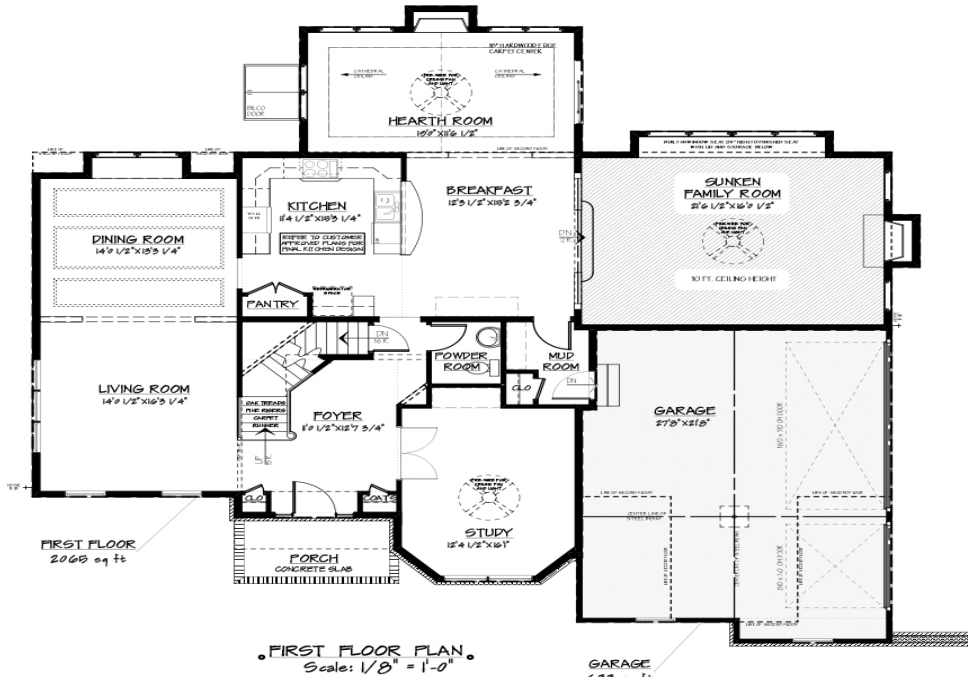

The Ashberry

Signature Collection

3312 7th Street
Whitehall, PA 18052
610.439.1491
Contact@SpectrumHomes.com