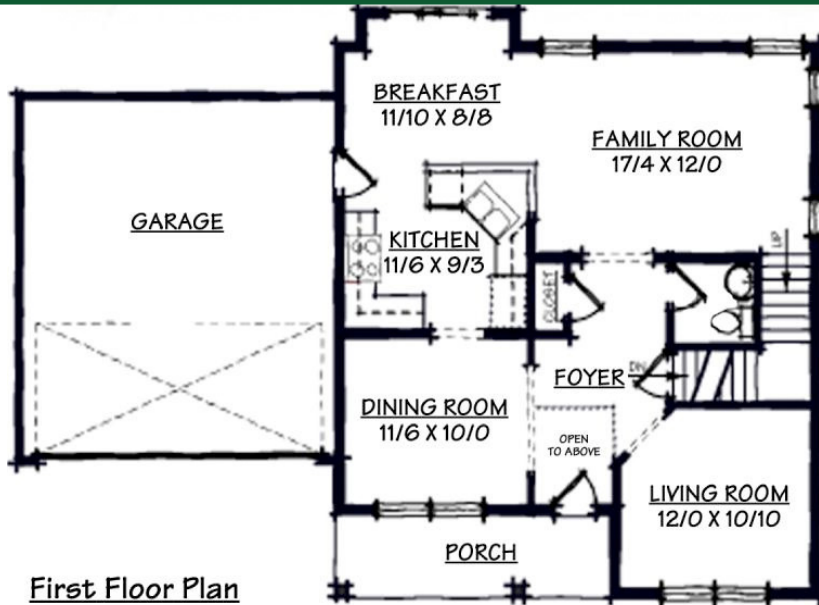

First Floor Plan

Second Floor Plan

3312 7th Street
Whitehall, PA 18052
610.439.1491
Contact@SpectrumHomes.com

Plan #: 1841

Visit us online
www.SpectrumHomes.com
www.Spectrum-Remodel.com
www.SpectrumGroupOnline.com