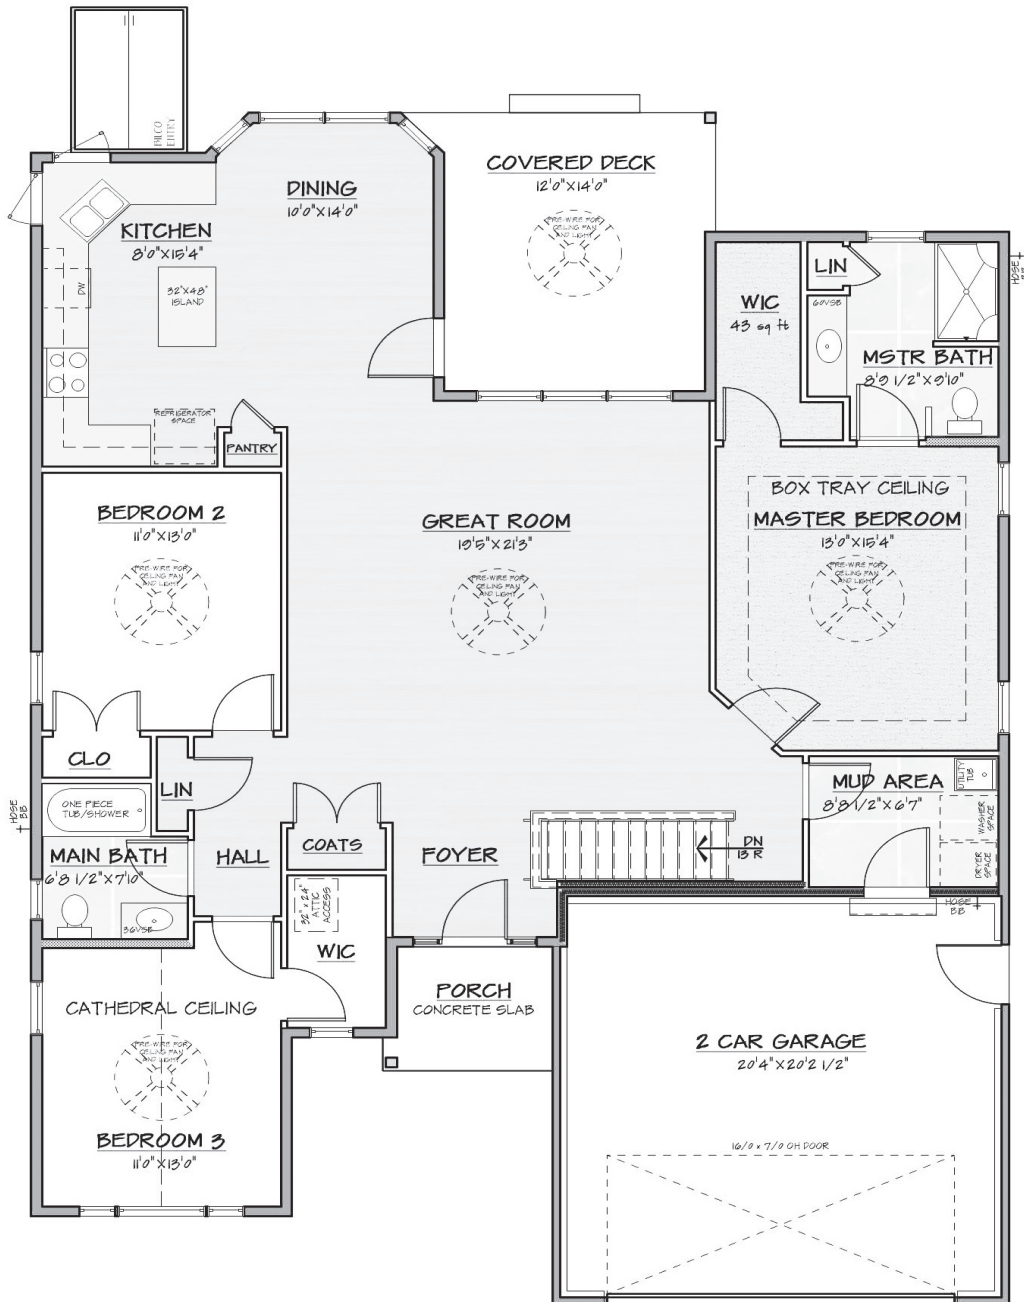

3312 7th Street
Whitehall, PA 18052
610.439.1491
Contact@SpectrumHomes.com

Visit us online
www.SpectrumHomes.com
www.Spectrum-Remodel.com
www.SpectrumGroupOnline.com

Plan #:1800

Elevations and landscaping are artist conceptions only. Room sizes are approximate; floor plans may vary when customizing elevations. Contracts take precedence over artwork. Contents subject to errors and omissions. Builder reserves the right to make substitutions and revisions without written notice.

Margate

Woods Collection

FIRST FLOOR PLAN

Scale: 1/8" = 1'-0"

3312 7th Street
Whitehall, PA 18052
610.439.1491
Contact@SpectrumHomes.com

Visit us online
www.SpectrumHomes.com
www.Spectrum-Remodel.com
www.SpectrumGroupOnline.com