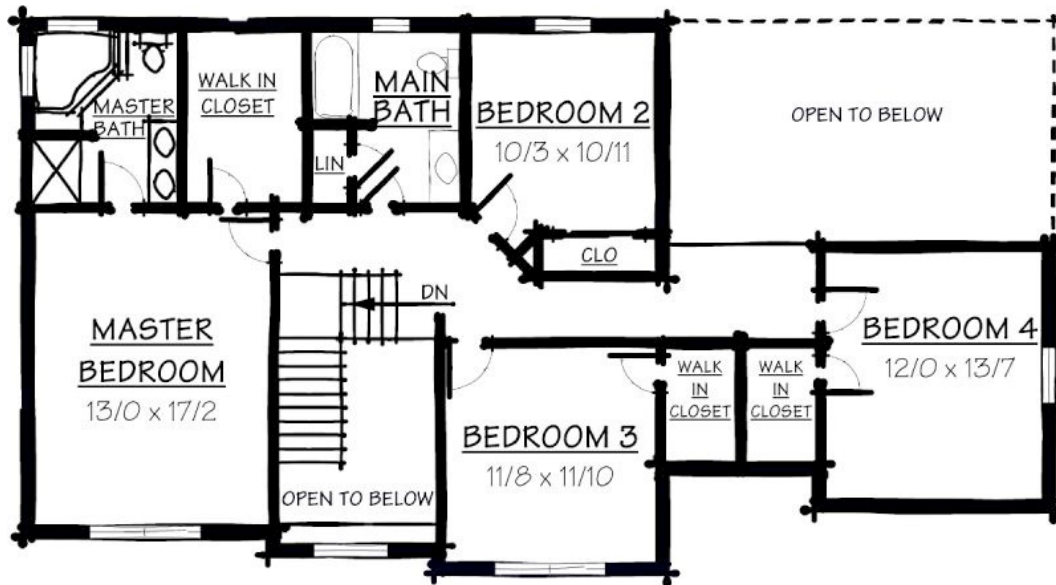

3312 7th Street
Whitehall, PA 18052
610.439.1491
Contact@SpectrumHomes.com

Visit us online
www.SpectrumHomes.com
www.Spectrum-Remodel.com
www.SpectrumGroupOnline.com

Plan#: 2740

Elevations and landscaping are artist conceptions only. Room sizes are approximate; floor plans may vary when customizing elevations. Contracts take precedence over artwork. Contents subject to errors and omissions. Builder reserves the right to make substitutions and revisions without written notice.

The Redwood

Woods Collection

First Floor Plan

Second Floor Plan

3312 7th Street
Whitehall, PA 18052
610.439.1491
Contact@SpectrumHomes.com

**SPECTRUM
HOMES**

Plan#: 2740

Visit us online
www.SpectrumHomes.com
www.Spectrum-Remodel.com
www.SpectrumGroupOnline.com