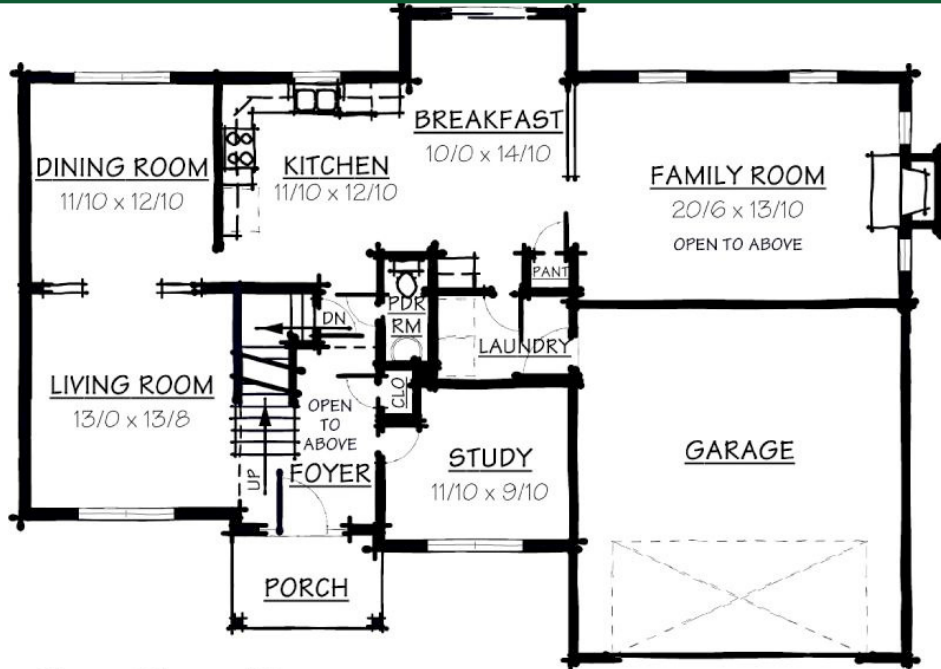

3312 7th Street
Whitehall, PA 18052
610.439.1491
Contact@SpectrumHomes.com

Visit us online
www.SpectrumHomes.com
www.Spectrum-Remodel.com
www.SpectrumGroupOnline.com

Plan#: 2740

Elevations and landscaping are artist conceptions only. Room sizes are approximate; floor plans may vary when customizing elevations. Contracts take precedence over artwork. Contents subject to errors and omissions. Builder reserves the right to make substitutions and revisions without written notice.

The Redwood

Woods Collection

First Floor Plan

Second Floor Plan

3312 7th Street
Whitehall, PA 18052
610.439.1491
Contact@SpectrumHomes.com

**SPECTRUM
HOMES**

Plan#: 2740

Visit us online
www.SpectrumHomes.com
www.Spectrum-Remodel.com
www.SpectrumGroupOnline.com