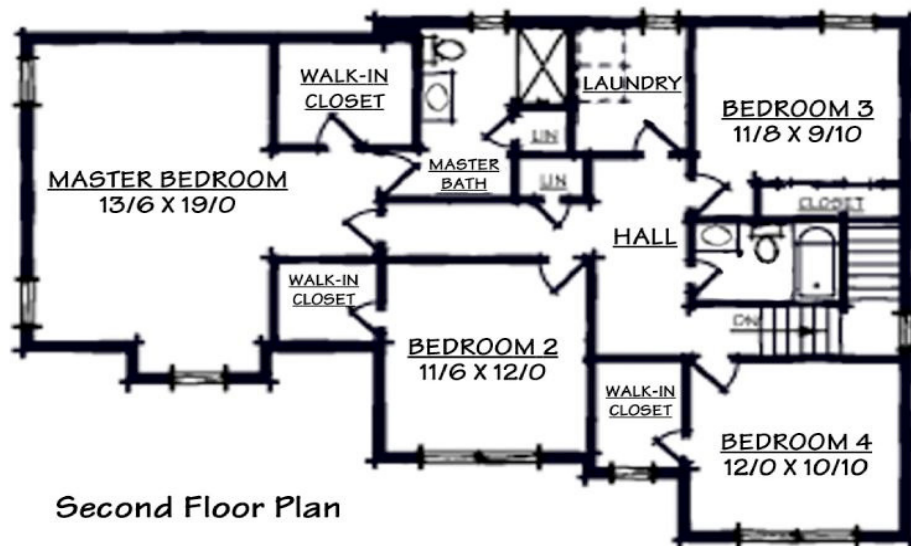

# The Brookstone Grand

Woods Collection

First Floor Plan

Second Floor Plan

3312 7th Street  
Whitehall, PA 18052  
610.439.1491  
Contact@SpectrumHomes.com

Visit us online  
[www.SpectrumHomes.com](http://www.SpectrumHomes.com)  
[www.Spectrum-Remodel.com](http://www.Spectrum-Remodel.com)  
[www.SpectrumGroupOnline.com](http://www.SpectrumGroupOnline.com)