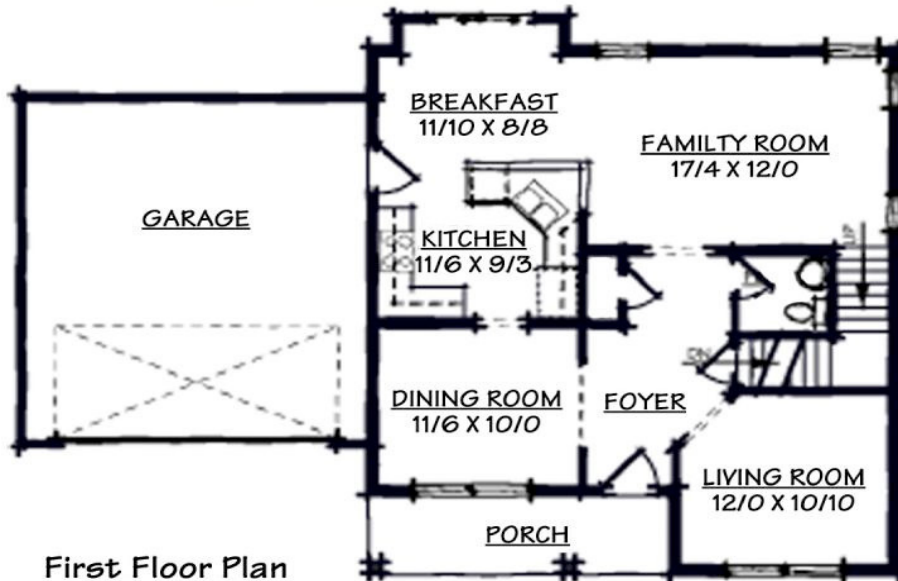

# The Brookstone Grand

Woods Collection

First Floor Plan

Second Floor Plan

3312 7th Street  
Whitehall, PA 18052  
610.439.1491  
Contact@SpectrumHomes.com

Visit us online  
[www.SpectrumHomes.com](http://www.SpectrumHomes.com)  
[www.Spectrum-Remodel.com](http://www.Spectrum-Remodel.com)  
[www.SpectrumGroupOnline.com](http://www.SpectrumGroupOnline.com)