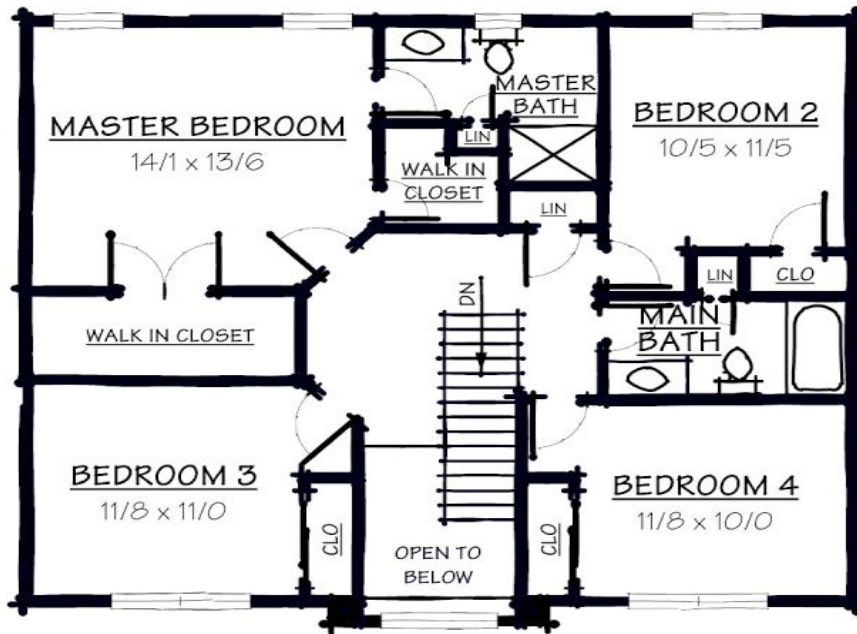

Floor plans and facades can be altered and customized to meet your desired needs.

- 1) Use one of OUR floor plans and customize to your specific lifestyle and needs.
- 2) Bring us YOUR floor plan and customize to your specific lifestyle and needs.
- 3) Meet with our design consultants and create a CUSTOMIZED FLOOR PLAN.

The  
**Columbus**  
 Century Collection

First Floor Plan

Columbus - Select Series

Second Floor Plan

3312 7th Street  
 Whitehall, PA 18052  
 610.439.1491  
 Contact@SpectrumHomes.com

Visit us online  
[www.SpectrumHomes.com](http://www.SpectrumHomes.com)  
[www.Spectrum-Remodel.com](http://www.Spectrum-Remodel.com)  
[www.SpectrumGroupOnline.com](http://www.SpectrumGroupOnline.com)

Plan #: 1900