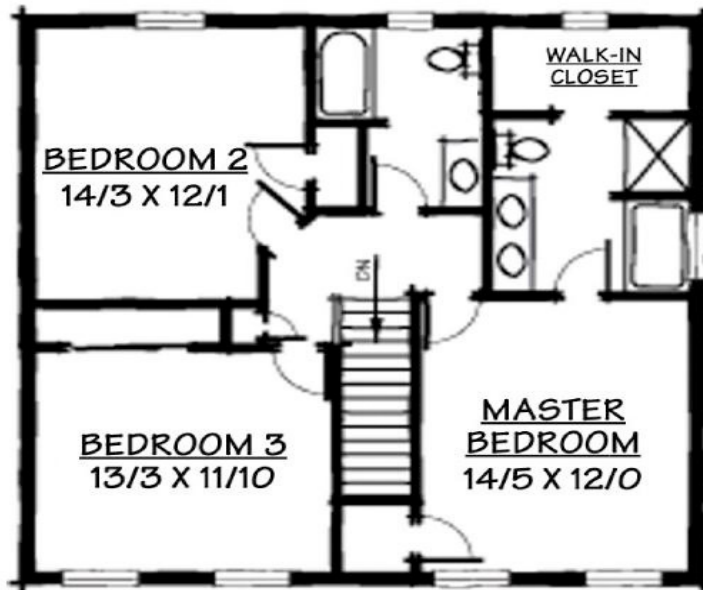

The  
**Devon**  
Century Collection

FIRST FLOOR PLAN

SECOND FLOOR PLAN

3312 7th Street  
Whitehall, PA 18052  
610.439.1491  
Contact@SpectrumHomes.com

Plan #: 1800

Visit us online  
[www.SpectrumHomes.com](http://www.SpectrumHomes.com)  
[www.Spectrum-Remodel.com](http://www.Spectrum-Remodel.com)  
[www.SpectrumGroupOnline.com](http://www.SpectrumGroupOnline.com)