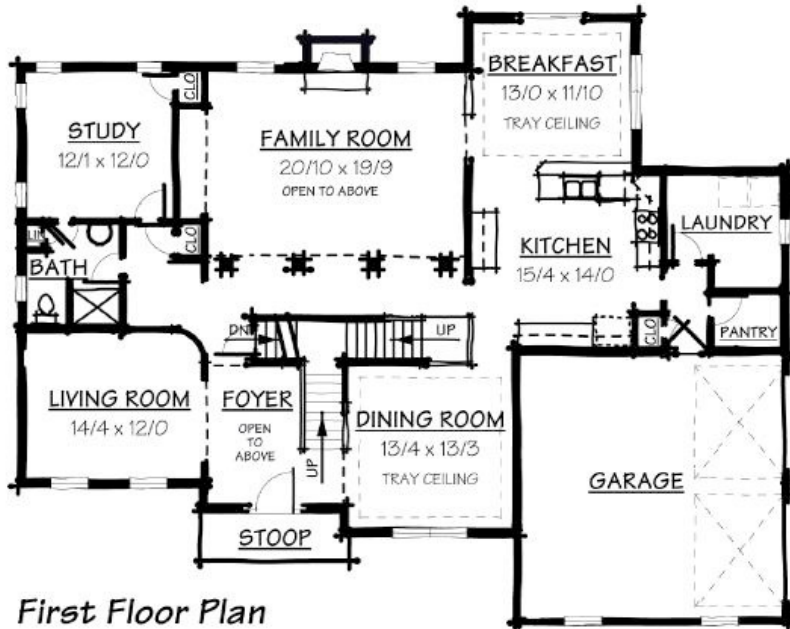

First Floor Plan

Second Floor Plan

3312 7th Street
Whitehall, PA 18052
610.439.1491
Contact@SpectrumHomes.com

Plan #: 3800

Visit us online
www.SpectrumHomes.com
www.Spectrum-Remodel.com
www.SpectrumGroupOnline.com