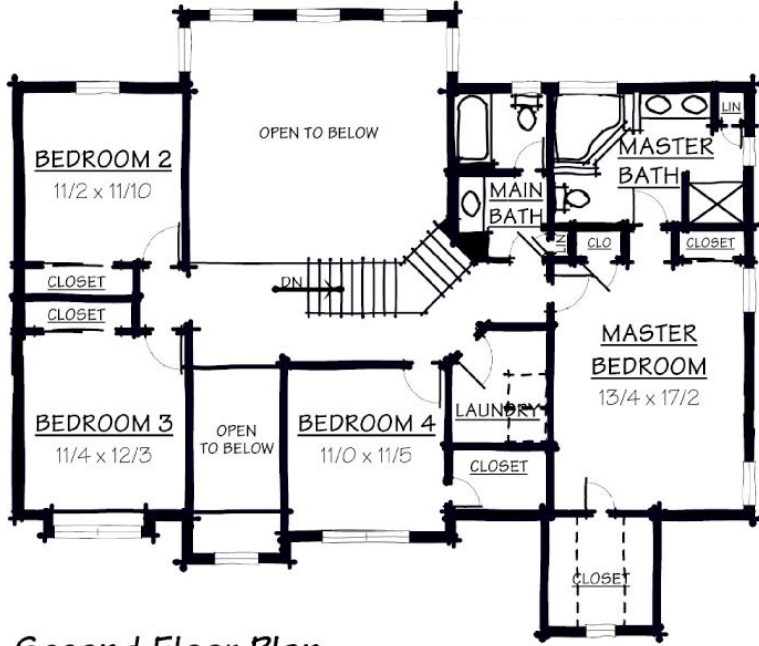

Floor plans and facades can be altered and customized to meet your desired needs.

- 1) Use one of OUR floor plans and customize to your specific lifestyle and needs.
- 2) Bring us YOUR floor plan and customize to your specific lifestyle and needs.
- 3) Meet with our design consultants and create a CUSTOMIZED FLOOR PLAN.

3312 7th Street
 Whitehall, PA 18052
 610.439.1491
 Contact@SpectrumHomes.com

Visit us online
www.SpectrumHomes.com
www.Spectrum-Remodel.com
www.SpectrumGroupOnline.com

Plan#: 2837

Elevations and landscaping are artist conceptions only. Room sizes are approximate; floor plans may vary when customizing elevations. Contracts take precedence over artwork. Contents subject to errors and omissions. Builder reserves the right to make substitutions and revisions without written notice.