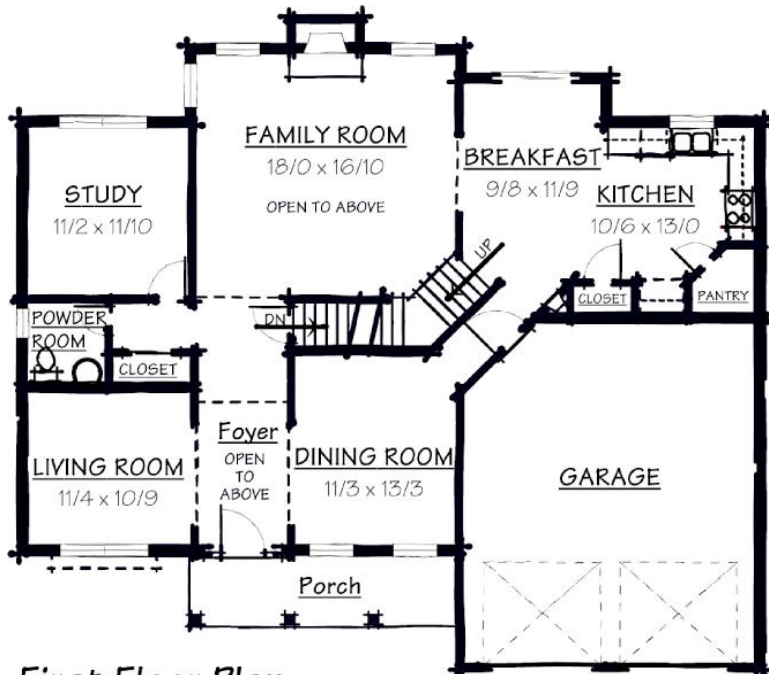

3312 7th Street
 Whitehall, PA 18052
 610.439.1491
 Contact@SpectrumHomes.com

Visit us online
www.SpectrumHomes.com
www.Spectrum-Remodel.com
www.SpectrumGroupOnline.com

Plan#: 2837

Elevations and landscaping are artist conceptions only. Room sizes are approximate; floor plans may vary when customizing elevations. Contracts take precedence over artwork. Contents subject to errors and omissions. Builder reserves the right to make substitutions and revisions without written notice.