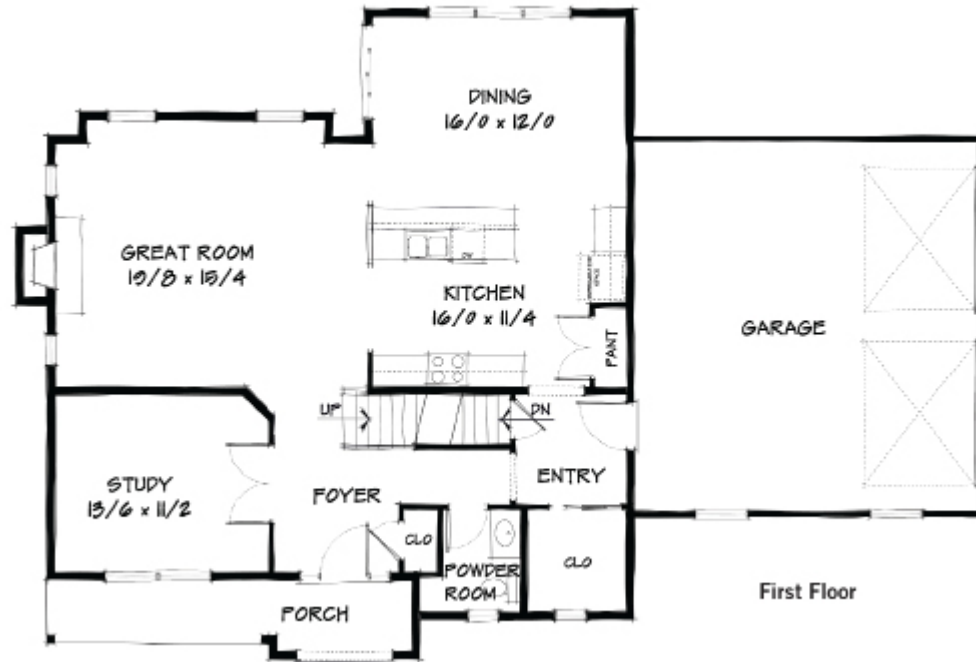

3312 7th Street
Whitehall, PA 18052
610.439.1491
Contact@SpectrumHomes.com

Plan#: 2793

Visit us online
www.SpectrumHomes.com
www.Spectrum-Remodel.com
www.SpectrumGroupOnline.com

The Pinewood Grand

Woods Collection