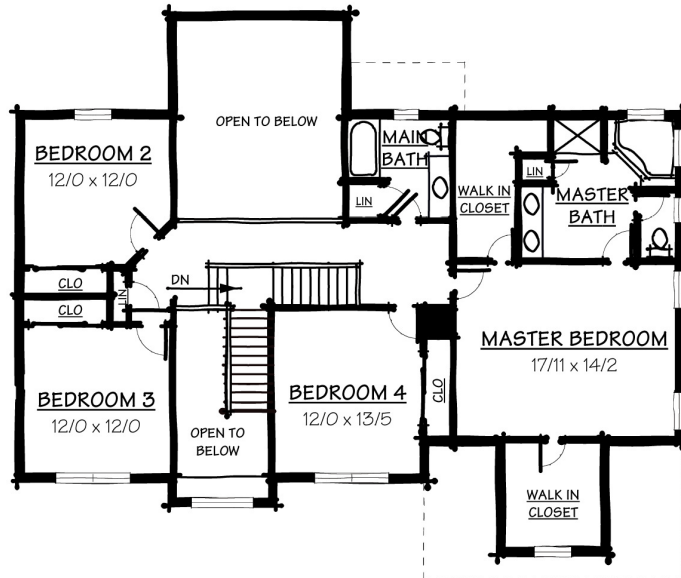

# The Walton

Woods Collection

First Floor Layout

Second Floor Layout

3312 7th Street  
 Whitehall, PA 18052  
 610.439.1491  
 Contact@SpectrumHomes.com

Plan#: 3262

Visit us online  
[www.SpectrumHomes.com](http://www.SpectrumHomes.com)  
[www.Spectrum-Remodel.com](http://www.Spectrum-Remodel.com)  
[www.SpectrumGroupOnline.com](http://www.SpectrumGroupOnline.com)