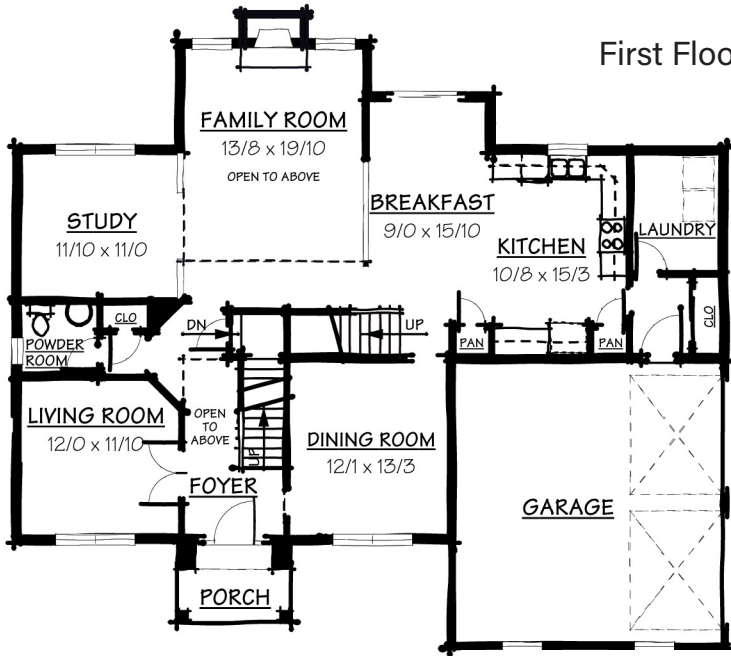

# The Walton

Woods Collection

First Floor Layout

Second Floor Layout

3312 7th Street  
 Whitehall, PA 18052  
 610.439.1491  
 Contact@SpectrumHomes.com

Plan#: 3262

Visit us online  
[www.SpectrumHomes.com](http://www.SpectrumHomes.com)  
[www.Spectrum-Remodel.com](http://www.Spectrum-Remodel.com)  
[www.SpectrumGroupOnline.com](http://www.SpectrumGroupOnline.com)